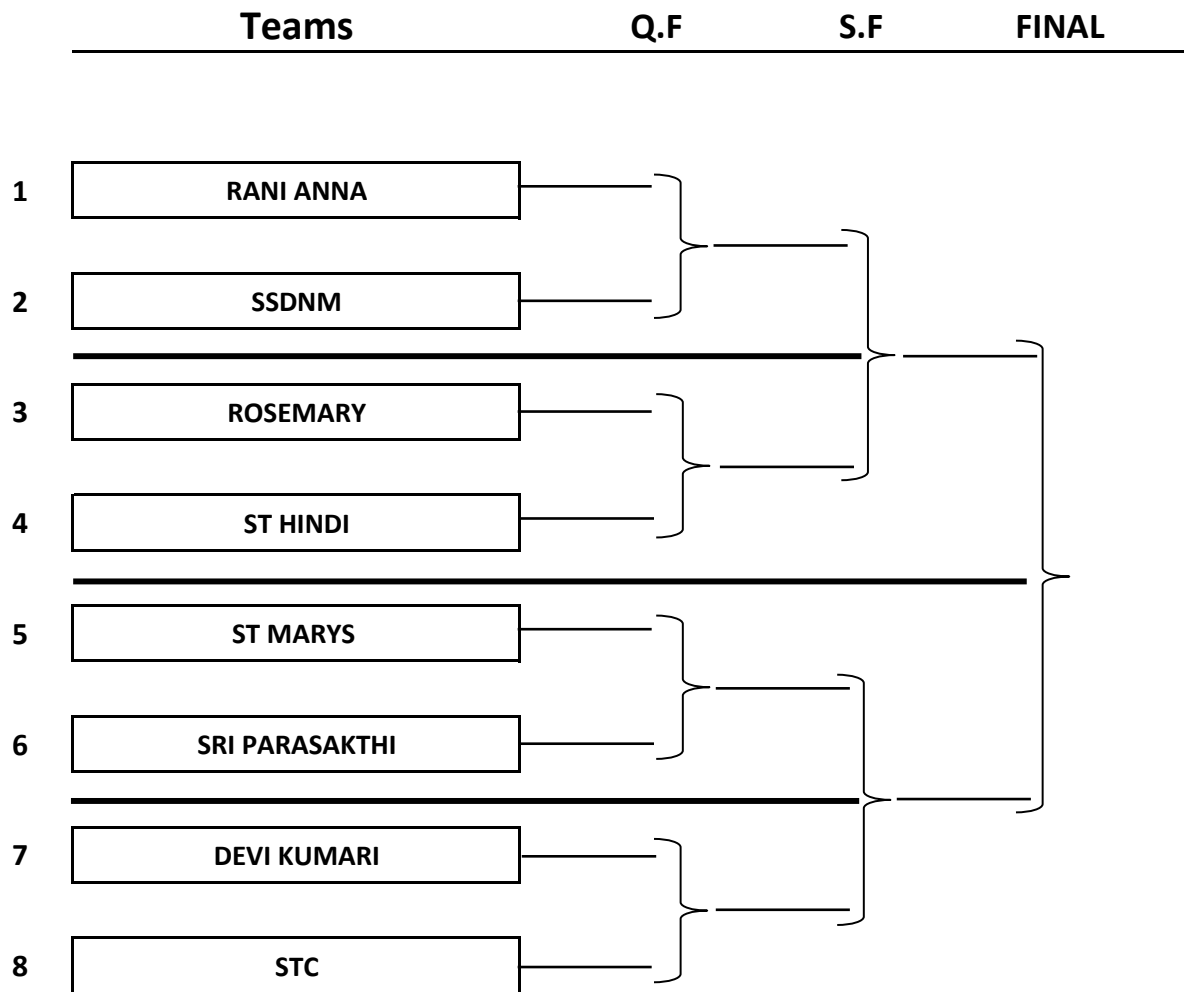

Note: According to AIU Tournament, the above schedule is subject to change.

BASKETBALL (WOMEN)

Date: 12 & 13th Dec-2021

Reporting Time:

7.00 a.m.

Venue:

Parasakhi College, Courtallam

	Teams	R1	R2	Q.F	S.F	FINAL	
1	ST HINDU						
2	MSU DEPARTMENTS						
3	ST.XAVIERS						
4	ST.MARYS						
5	VOC						
6	WCC						
7	LAKSHMIPURAM						
8	RANI ANNA						
9	NANJIL CATHOLIC						
10	APC						
11	HOLY CROSS						
12	EINSTEIN						
13	SRI AYYAPPA						
14	SADAK						
15	SCOTT						
16	STC						
17	KAMARAJ, THOOTHUKUDI						
18	ST.JEROMES						
19	SRI PARASAKTHI						

Note: According to AIU Tournament, the above schedule is subject to change.

HOCKEY (WOMEN)

Date: 21 & 22nd Dec-2021

ReportingTime: 7.00 a.m.

Venue:

STC Palayamkottai

Note: According to AIU Tournament, the above schedule is subject to change.