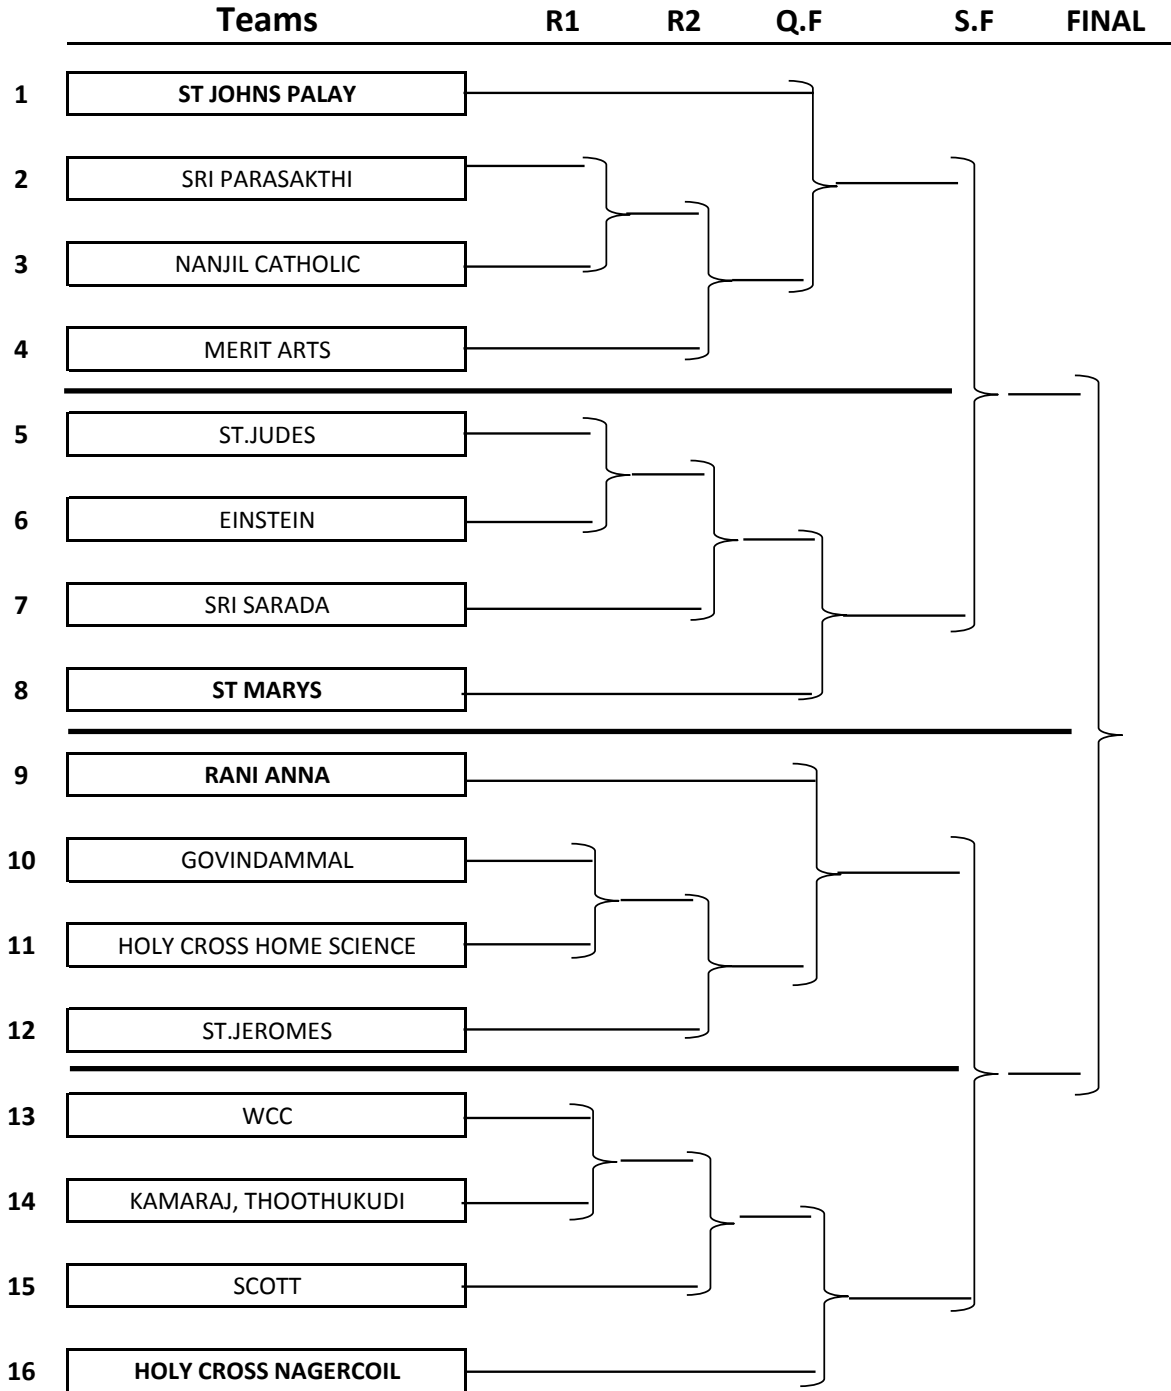

FOOTBALL (WOMEN)

Venue: St. John's College, Palayamkottai

HANDBALL (WOMEN)

Date: 27-29th Dec-2021

ReportingTime: 2.00 a.m.
Venue: KR Arts College, Kovilpatti

	Teams	R1	R2	R3	Q.F	S.F	FINAL
1	SARADA						
2	ANNAI HAJRA						
3	HOLY CROSS,NAGERCOIL						
4	SRI AYYAPPA						
5	ST.ALPHONSA						
6	MSU, NAGAMPATTI						
7	LEKSHMIPURAM						
8	DON BOSCO						
9	WCC						
10	GOVINDAMMAL						
11	ROSEMARY						
12	NANJIL CATHOLIC						
13	NMCC						
14	ST.JUDES						
15	ST.JEROMES						
16	MERIT ARTS						
17	K.R. KOVILPATTI						
18	ST. HINDU						
19	VOC						
20	PET						
21	SPKC						
22	MSU DEPARTMENTS						
23	THIRUVALUVAR						
24	G.V.N,KOVILPATTI						
25	ST.MARYS						
26	SRI PARASAKTHI						
27	ST. JOHNS, PALAY						
28	ST.XAVIERS,PALAI						
29	RANI ANNA,PETTAI						
30	SADAK						
31	SSDM						
32	ST.JOHNS, AMMANDIVILAI						
33	PKC						
34	APC						

Note: According to AIU Tournament, the above schedule is subject to change.